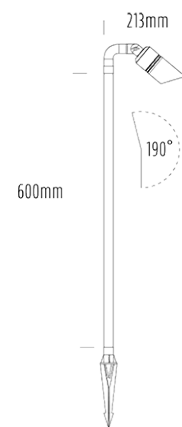

Adjustable Spike Pathlight

SPECIFICATIONS

| | |
|-----------------------|-------------------------|
| Product Code | AQL-414 |
| Family | Hydra |
| Construction Material | Solid Cast Brass |
| Cable | 500mm Fig 8 cable |
| IP Rating | IP65 |
| Warranty | 3 Year Aqualux Warranty |

CONFIGURED OPTIONS

| | |
|--------------|----------------|
| Variant Code | AQL-414-BCM |
| Body Colour | Brushed Chrome |
| Control Gear | MR16 |
| Dimming | Lamp Dependant |

INTRODUCTION

Single Head Pathlight Elbow Adaptor
 60cm Stem Spike Mount