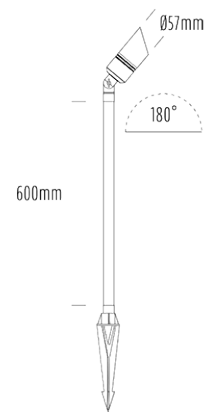

Adjustable Spike Uplight

SPECIFICATIONS

Product Code	AQL-413
Family	Hydra
Construction Material	Solid Cast Brass
Cable	500mm Fig 8 cable
IP Rating	IP65
Warranty	3 Year Aqualux Warranty

CONFIGURED OPTIONS

Variant Code	AQL-413-BCM
Body Colour	Brushed Chrome
Control Gear	MR16
Dimming	Lamp Dependant

INTRODUCTION

Single Pathlight 60cm Stem Spike Mount

1300 662 644
sales@aqualux.com.au