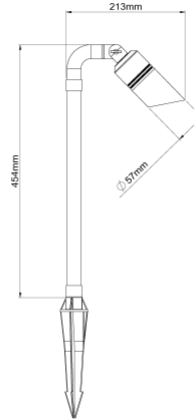

AQL-412 Adjustable Spike Pathlight

CONFIGURED OPTIONS

ORDER CODE AQL-412-AB
FINISH OPTION Antique Bronze

SPECIFICATIONS

PRODUCT CODE AQL-412
FAMILY Hydra
FINISH OPTIONS Antique Bronze
CONSTRUCTION Solid Cast Brass
CABLE 500mm Fig 8 cable
ELECTRICAL MR16 SELV (12 or 24V)
WARRANTY 1 Year Electrical, 3 Year Construction
IP RATING IP65
NOTES