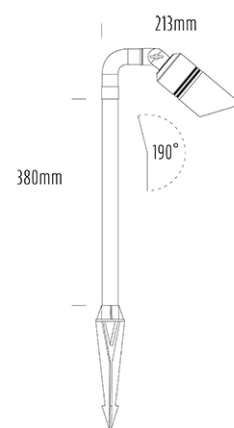

Adjustable Spike Pathlight

SPECIFICATIONS

Product Code	AQL-412
Family	Hydra
Construction Material	Solid Cast Brass
Cable	500mm Fig 8 cable
IP Rating	IP65
Warranty	3 Year Aqualux Warranty

CONFIGURED OPTIONS

Variant Code	AQL-412-BCM
Body Colour	Brushed Chrome
Control Gear	MR16
Dimming	Lamp Dependant

INTRODUCTION

Single Head Pathlight Elbow Adaptor
 38cm Stem Spike Mount

1300 662 644
sales@aqualux.com.au