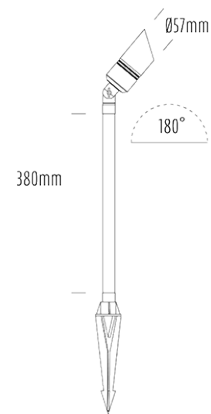

Adjustable Spike Uplight

SPECIFICATIONS

Product Code	AQL-411
Family	Hydra
Construction Material	Solid Cast Brass
Cable	500mm Fig 8 cable
IP Rating	IP65
Warranty	3 Year Aqualux Warranty

CONFIGURED OPTIONS

Variant Code	AQL-411-BCM
Body Colour	Brushed Chrome
Control Gear	MR16
Dimming	Lamp Dependant

INTRODUCTION

Single Head Pathlight 38cm Stem Spike Mount

1300 662 644
sales@aqualux.com.au