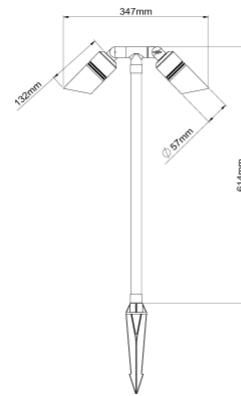

AQL-410 Twin Adjustable Spike Pathlight

CONFIGURED OPTIONS

ORDER CODE AQL-410-AB
FINISH OPTION Antique Bronze

SPECIFICATIONS

PRODUCT CODE AQL-410
FAMILY Hydra
FINISH OPTIONS Antique Bronze
CONSTRUCTION Solid Cast Brass
CABLE 500mm Fig 8 cable
ELECTRICAL MR16 SELV (12 or 24V)
WARRANTY 1 Year Electrical, 3 Year Construction
IP RATING IP65
NOTES