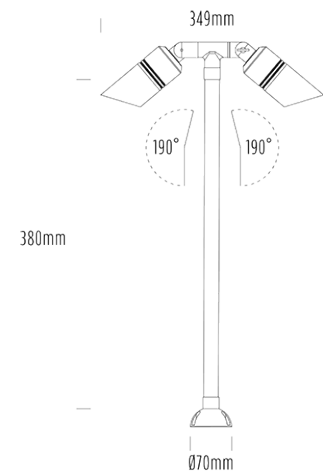

# Twin Adjustable Path Light

## SPECIFICATIONS

Product Code	AQL-407
Family	Hydra
Construction Material	Solid Cast Brass
Cable	1m Figure 8 Twin Core
IP Rating	IP65
Warranty	3 Year Aqualux Warranty

## INTRODUCTION

Twin Head Pathlight 38cm Stem Surface Mount

1300 662 644  
sales@aqualux.com.au