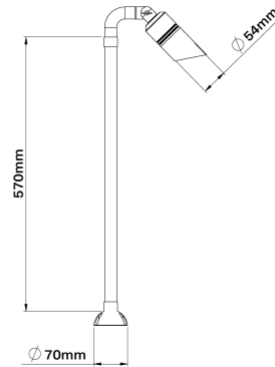

AQL-406 Surface Mount Pathlight

CONFIGURED OPTIONS

ORDER CODE AQL-406-AB
FINISH OPTION Antique Bronze

SPECIFICATIONS

PRODUCT CODE AQL-406
FAMILY Hydra
FINISH OPTIONS Antique Bronze
CONSTRUCTION Solid Cast Brass
CABLE 500mm Fig 8 cable
ELECTRICAL MR16 SELV (12 or 24V)
WARRANTY 3 Year Construction, 3 Year Electrical
IP RATING IP65
NOTES