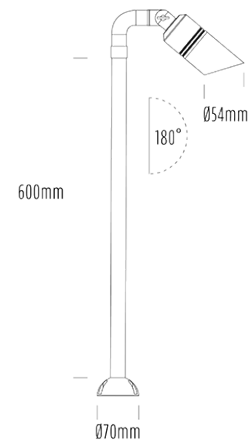

## SPECIFICATIONS

Product Code	AQL-406
Family	Hydra
Construction Material	Solid Cast Brass
Cable	500mm Fig 8 cable
IP Rating	IP65
Warranty	3 Year Aqualux Warranty

## CONFIGURED OPTIONS

Variant Code	AQL-406-BCM
Body Colour	Brushed Chrome
Control Gear	MR16
Dimming	Lamp Dependant