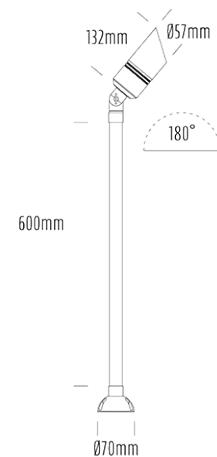

Adjustable Surface Uplight

SPECIFICATIONS

Product Code	AQL-405
Family	Hydra
Construction Material	Solid Cast Brass
Cable	500mm Fig 8 cable
IP Rating	IP65
Warranty	3 Year Aqualux Warranty

CONFIGURED OPTIONS

Variant Code	AQL-405-BCM
Body Colour	Brushed Chrome
Control Gear	MR16
Dimming	Lamp Dependant

INTRODUCTION

Single Head Pathlight 60cm Stem
Surface Mount

1300 662 644
sales@aqualux.com.au