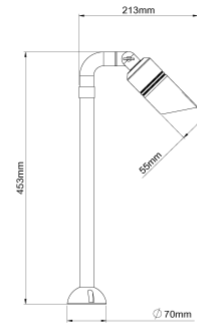

AQL-404 Adjustable Pathlight

CONFIGURED OPTIONS

ORDER CODE AQL-404-AB
FINISH OPTION Antique Bronze

SPECIFICATIONS

PRODUCT CODE AQL-404
FAMILY Hydra
FINISH OPTIONS Antique Bronze
CONSTRUCTION Solid Cast Brass
CABLE 500mm Fig 8 cable
ELECTRICAL MR16 SELV (12 or 24V)
WARRANTY 1 Year Electrical, 3 Year Construction
IP RATING IP65
NOTES