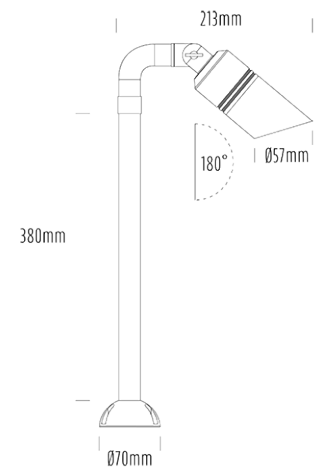

Adjustable Pathlight

SPECIFICATIONS

Product Code	AQL-404
Family	Hydra
Construction Material	Solid Cast Brass
Cable	500mm Fig 8 cable
IP Rating	IP65
Warranty	3 Year Aqualux Warranty

CONFIGURED OPTIONS

Variant Code	AQL-404-BCM
Body Colour	Brushed Chrome
Control Gear	MR16
Dimming	Lamp Dependant

INTRODUCTION

Single Head Pathlight Elbow Adaptor
38cm Stem Surface Mount

1300 662 644
sales@aqualux.com.au