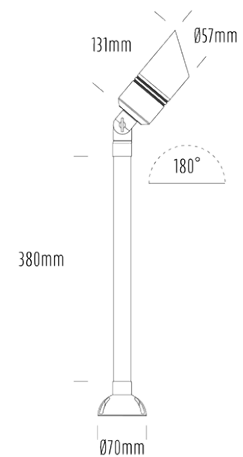

Adjustable Surface Uplight

SPECIFICATIONS

Product Code	AQL-403
Family	Hydra
Construction Material	Solid Cast Brass
Cable	500mm Fig 8 cable
IP Rating	IP65
Warranty	3 Year Aqualux Warranty

CONFIGURED OPTIONS

Variant Code	AQL-403-BCM
Body Colour	Brushed Chrome
Control Gear	MR16
Dimming	Lamp Dependant

INTRODUCTION

Single Head Pathlight 38cm Stem
Surface Mount

1300 662 644
sales@aqualux.com.au