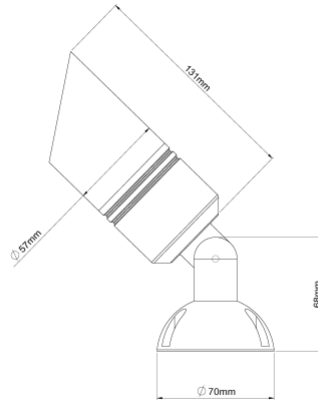

AQL-401 Surface mount spotlight

CONFIGURED OPTIONS

ORDER CODE AQL-401-AB
FINISH OPTION Antique Bronze

SPECIFICATIONS

PRODUCT CODE AQL-401
FAMILY Hydra
FINISH OPTIONS Antique Bronze
CONSTRUCTION Solid Cast Brass
CABLE 500mm Fig 8 cable
ELECTRICAL MR16 SELV (12 or 24V)
WARRANTY 1 Year Electrical, 3 Year Construction
IP RATING IP65
NOTES