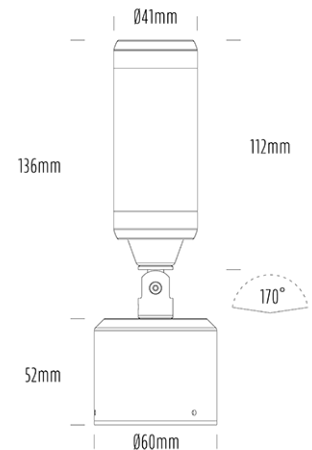

Surface Mount Spot

SPECIFICATIONS

| | |
|-----------------------|--|
| Product Code | AQL-220 |
| Family | Lumena |
| Construction Material | CNC Machined & Anodised Aluminium 6061 |
| Cable | 900mm Aqualux 2-Core Silicone / PTFE Cable |
| IP Rating | IP67 |
| Warranty | 5 Year Aqualux Warranty |

CONFIGURED OPTIONS

| | |
|----------------|---------------------------------|
| Variant Code | AQL-220-A4X007BU25Q |
| Body Colour | Dulux Venerable Silver 9067621K |
| Control Gear | 12~24V AC / 24V DC |
| Rated Power | 7W |
| Nominal Lumens | 160 lm |
| CCT / Colour | Blue 470nm |
| Optical | 25 |
| CRI | 00 |
| Other | AqualuxPLUS QuickConnect |
| Dimming | Optional 10V PWM (DC) |