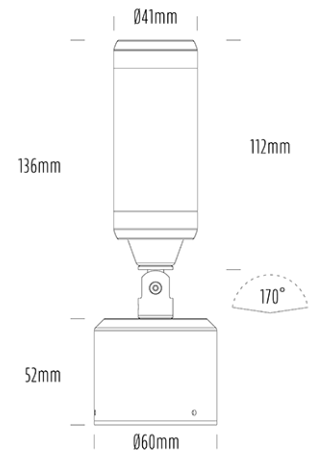

# Surface Mount Spot

## SPECIFICATIONS

Product Code	AQL-220
Family	Lumena
Construction Material	CNC Machined & Anodised Aluminium 6061
Cable	900mm Aqualux 2-Core Silicone / PTFE Cable
IP Rating	IP67
Warranty	5 Year Aqualux Warranty

## INTRODUCTION

Surface mount adjustable spot.

## CONFIGURED OPTIONS

Variant Code	AQL-220-A3X007BU25Q
Body Colour	Dulux Medium Bronze 9068183K
Control Gear	12~24V AC / 24V DC
Rated Power	7W
Nominal Lumens	160 lm
CCT / Colour	Blue 470nm
Optical	25
CRI	00
Other	AqualuxPLUS QuickConnect
Dimming	Optional 10V PWM (DC)