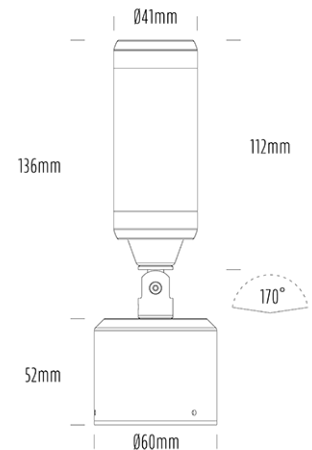

# Surface Mount Spot

## SPECIFICATIONS

Product Code	AQL-220
Family	Lumena
Construction Material	CNC Machined & Anodised Aluminium 6061
Cable	900mm Aqualux 2-Core Silicone / PTFE Cable
IP Rating	IP67
Warranty	5 Year Aqualux Warranty

## INTRODUCTION

Surface mount adjustable spot.

## CONFIGURED OPTIONS

Variant Code	AQL-220-A3X0043010Q
Body Colour	Dulux Medium Bronze 9068183K
Control Gear	12~24V AC / 24V DC
Rated Power	4W
Nominal Lumens	300 lm
CCT / Colour	3000K / 300mA
Optical	10
CRI	90
Other	AqualuxPLUS QuickConnect
Dimming	Optional 10V PWM (DC)