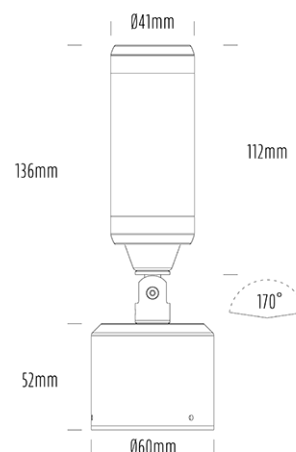

# Surface Mount Spot

## SPECIFICATIONS

Product Code	AQL-220
Family	Lumena
Construction Material	CNC Machined & Anodised Aluminium 6061
Cable	900mm Aqualux 2-Core Silicone / PTFE Cable
IP Rating	IP67
Warranty	5 Year Aqualux Warranty

## CONFIGURED OPTIONS

Variant Code	AQL-220-A2X0043010Q
Body Colour	Dulux Black Ace 9069116F
Control Gear	12~24V AC / 24V DC
Rated Power	4W
Nominal Lumens	300 lm
CCT / Colour	3000K / 300mA
Optical	10
CRI	90
Other	AqualuxPLUS QuickConnect
Dimming	Optional 10V PWM (DC)