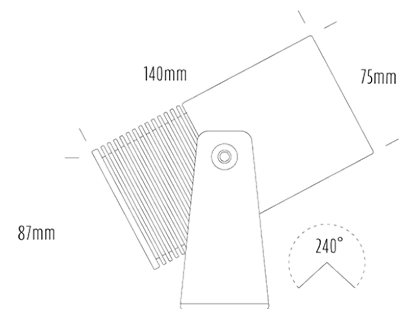

Spotlight

SPECIFICATIONS

Product Code	AQL-180
Family	LumenaPro
Construction Material	CNC Machined Aluminium
IP Rating	IP67
Warranty	5 Year Aqualux Warranty

CONFIGURED OPTIONS

Variant Code	AQL-180-A4B0254025Q
Body Colour	Dulux Venerable Silver 9067621K
Control Gear	24V DC
Rated Power	25W
Nominal Lumens	2500 lm
CCT / Colour	4000K / 1600mA
Optical	25
CRI	90
Other	AqualuxPLUS QuickConnect
Dimming	PWM 10V Dimming

INTRODUCTION

The AQL-180 is a high-output projector designed for architectural and commercial lighting applications. Available in White or RGBW options with advanced colour mixing optics, the AQL-180 is perfect for the dynamic RGB illumination of a variety of external facades and features.