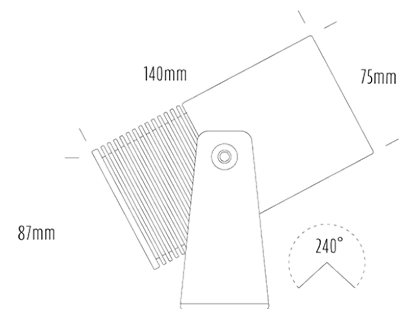

Spotlight

SPECIFICATIONS

Product Code	AQL-180
Family	LumenaPro
Construction Material	CNC Machined Aluminium
IP Rating	IP67
Warranty	5 Year Aqualux Warranty

CONFIGURED OPTIONS

Variant Code	AQL-180-A4B0253010Q
Body Colour	Dulux Venerable Silver 9067621K
Control Gear	24V DC
Rated Power	25W
Nominal Lumens	2500 lm
CCT / Colour	3000K / 1600mA
Optical	10
CRI	90
Other	AqualuxPLUS QuickConnect
Dimming	PWM 10V Dimming

INTRODUCTION

The AQL-180 is a high-output projector designed for architectural and commercial lighting applications. Available in White or RGBW options with advanced colour mixing optics, the AQL-180 is perfect for the dynamic RGB illumination of a variety of external facades and features.

1300 662 644
sales@aqualux.com.au