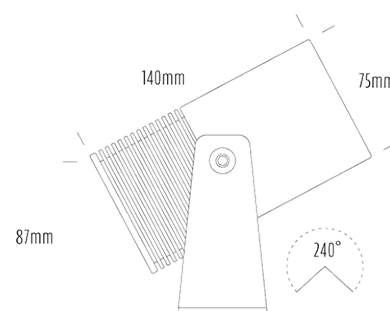

Spotlight

SPECIFICATIONS

Product Code	AQL-180
Family	LumenaPro
Construction Material	CNC Machined Aluminium
IP Rating	IP67
Warranty	5 Year Aqualux Warranty

CONFIGURED OPTIONS

Variant Code	AQL-180-A3B0254010Q
Body Colour	Dulux Medium Bronze 9068183K
Control Gear	24V DC
Rated Power	25W
Nominal Lumens	2500 lm
CCT / Colour	4000K / 1600mA
Optical	10
CRI	90
Other	AqualuxPLUS QuickConnect
Dimming	PWM 10V Dimming

INTRODUCTION

The AQL-180 is a high-output projector designed for architectural and commercial lighting applications. Available in White or RGBW options with advanced colour mixing optics, the AQL-180 is perfect for the dynamic RGB illumination of a variety of external facades and features.