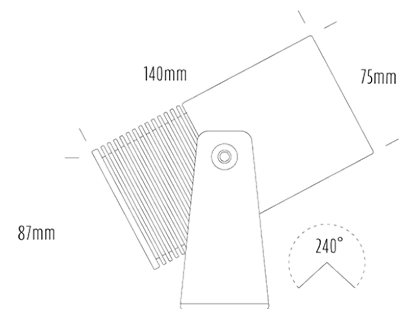

Spotlight

SPECIFICATIONS

Product Code	AQL-180
Family	LumenaPro
Construction Material	CNC Machined Aluminium
IP Rating	IP67
Warranty	5 Year Aqualux Warranty

CONFIGURED OPTIONS

Variant Code	AQL-180-A3B0253035Q
Body Colour	Dulux Medium Bronze 9068183K
Control Gear	24V DC
Rated Power	25W
Nominal Lumens	2500 lm
CCT / Colour	3000K / 1600mA
Optical	35
CRI	90
Other	AqualuxPLUS QuickConnect
Dimming	PWM 10V Dimming

INTRODUCTION

The AQL-180 is a high-output projector designed for architectural and commercial lighting applications. Available in White or RGBW options with advanced colour mixing optics, the AQL-180 is perfect for the dynamic RGB illumination of a variety of external facades and features.