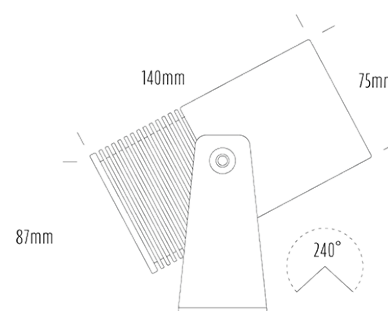

Spotlight

SPECIFICATIONS

Product Code	AQL-180
Family	LumenaPro
Construction Material	CNC Machined Aluminium
IP Rating	IP67
Warranty	5 Year Aqualux Warranty

CONFIGURED OPTIONS

Variant Code	AQL-180-A1B0253035Q
Body Colour	Satin Chrome Anodize
Control Gear	24V DC
Rated Power	25W
Nominal Lumens	2500 lm
CCT / Colour	3000K / 1600mA
Optical	35
CRI	90
Other	AqualuxPLUS QuickConnect
Dimming	PWM 10V Dimming

INTRODUCTION

The AQL-180 is a high-output projector designed for architectural and commercial lighting applications. Available in White or RGBW options with advanced colour mixing optics, the AQL-180 is perfect for the dynamic RGB illumination of a variety of external facades and features.

1300 662 644
sales@aqualux.com.au