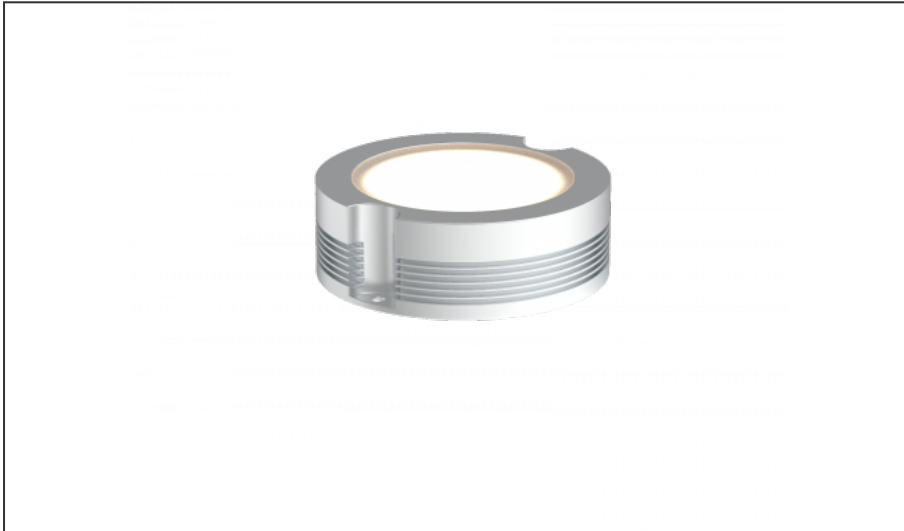

## SPECIFICATIONS

Product Code	AQL-176
Family	Lumena
Construction Material	CNC Machined Aluminium
Cable	900mm Aqualux 2-Core Silicone / PTFE Cable
IP Rating	IP67
Warranty	3 Year Aqualux Warranty

## CONFIGURED OPTIONS

Variant Code	AQL-176-A2B02530DFS
Body Colour	Dulux Black Ace 9069116F
Control Gear	24V DC
Rated Power	25W
Nominal Lumens	2500 lm
CCT / Colour	3000K / 1600mA
Optical	DF
CRI	90
Other	1m Aqualux Cable
Dimming	PWM 10V Dimming