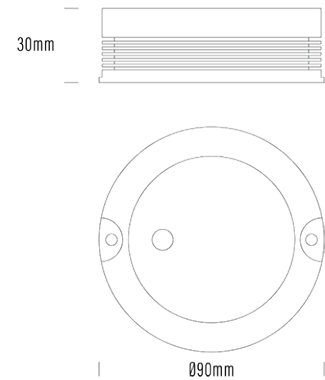

## SPECIFICATIONS

Product Code	AQL-176
Family	Lumena
Construction Material	CNC Machined Aluminium
Cable	900mm Aqualux 2-Core Silicone / PTFE Cable
IP Rating	IP67
Warranty	3 Year Aqualux Warranty

## CONFIGURED OPTIONS

Variant Code	AQL-176-A2B02530DFS
Body Colour	Dulux Black Ace 9069116F
Control Gear	24V DC
Rated Power	25W
Nominal Lumens	2500 lm
CCT / Colour	3000K / 1600mA
Optical	DF
CRI	90
Other	1m Aqualux Cable
Dimming	PWM 10V Dimming