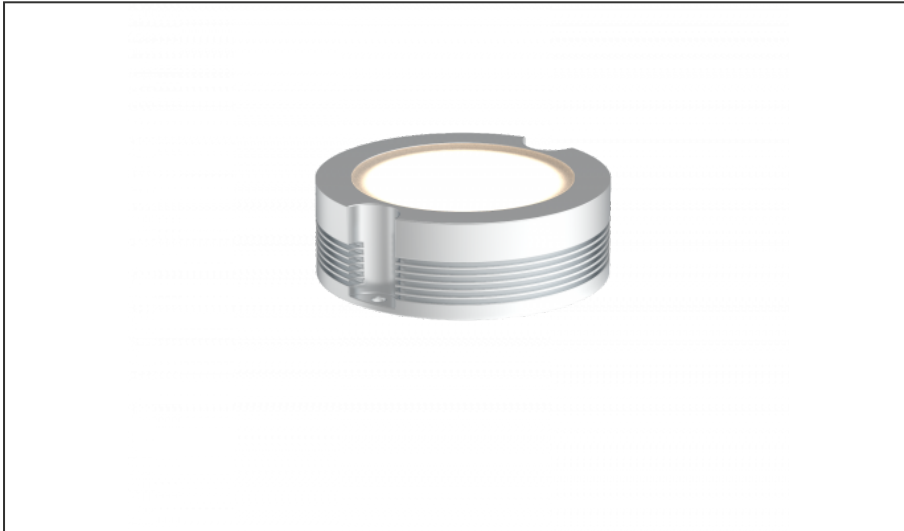

## SPECIFICATIONS

Product Code	AQL-176
Family	Lumena
Construction Material	CNC Machined Aluminium
Cable	900mm Aqualux 2-Core Silicone / PTFE Cable
IP Rating	IP67
Warranty	3 Year Aqualux Warranty

## CONFIGURED OPTIONS

Variant Code	AQL-176-A1B02530DFS
Body Colour	Satin Chrome Anodize
Control Gear	24V DC
Rated Power	25W
Nominal Lumens	2500 lm
CCT / Colour	3000K / 1600mA
Optical	DF
CRI	90
Other	1m Aqualux Cable
Dimming	PWM 10V Dimming