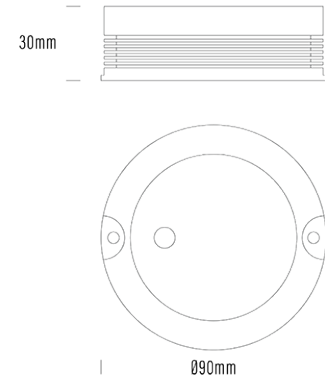

## SPECIFICATIONS

Product Code	AQL-176
Family	Lumena
Construction Material	CNC Machined Aluminium
Cable	900mm Aqualux 2-Core Silicone / PTFE Cable
IP Rating	IP67
Warranty	3 Year Aqualux Warranty

## CONFIGURED OPTIONS

Variant Code	AQL-176-A1B02530DFS
Body Colour	Satin Chrome Anodize
Control Gear	24V DC
Rated Power	25W
Nominal Lumens	2500 lm
CCT / Colour	3000K / 1600mA
Optical	DF
CRI	90
Other	1m Aqualux Cable
Dimming	PWM 10V Dimming