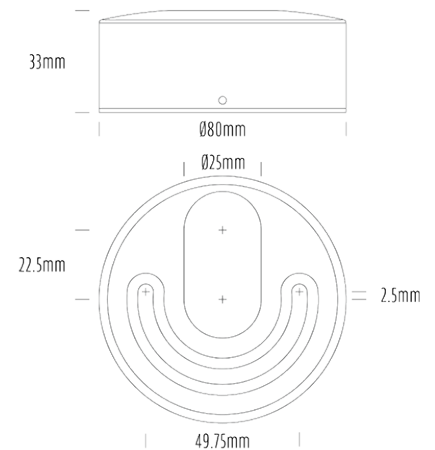

## SPECIFICATIONS

Product Code	AQL-175
Family	Lumena
Construction Material	CNC Machined & Anodised Aluminium 6061
Cable	1M Aqualux PLUS QuickConnect
IP Rating	IP67
Warranty	5 Year Aqualux Warranty

## CONFIGURED OPTIONS

Variant Code	AQL-175-A4X0073025S
Body Colour	Dulux Venerable Silver 9067621K
Control Gear	12~24V AC / 24V DC
Rated Power	7W
Nominal Lumens	550 lm
CCT / Colour	3000K / 550mA
Optical	25
CRI	90
Other	1m Aqualux Cable
Dimming	Optional 10V PWM (DC)