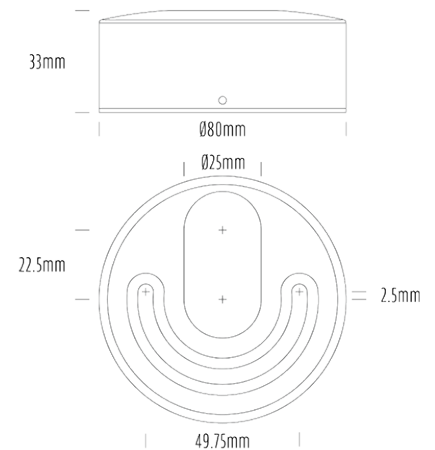

Pucklight

SPECIFICATIONS

Product Code	AQL-175
Family	Lumena
Construction Material	CNC Machined & Anodised Aluminium 6061
Cable	1M Aqualux PLUS QuickConnect
IP Rating	IP67
Warranty	5 Year Aqualux Warranty

CONFIGURED OPTIONS

Variant Code	AQL-175-A4X0072725S
Body Colour	Dulux Venerable Silver 9067621K
Control Gear	12~24V AC / 24V DC
Rated Power	7W
Nominal Lumens	550 lm
CCT / Colour	2700K / 550mA
Optical	25
CRI	90
Other	1m Aqualux Cable
Dimming	Optional 10V PWM (DC)