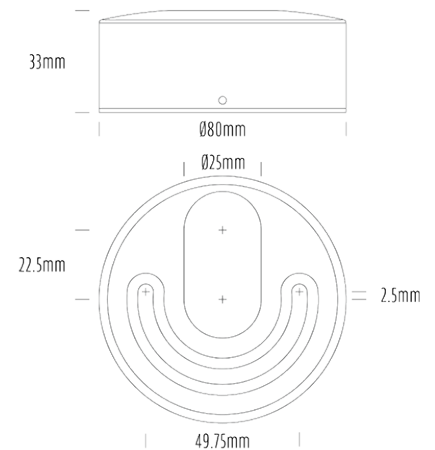

Pucklight

SPECIFICATIONS

Product Code	AQL-175
Family	Lumena
Construction Material	CNC Machined & Anodised Aluminium 6061
Cable	1M Aqualux PLUS QuickConnect
IP Rating	IP67
Warranty	5 Year Aqualux Warranty

CONFIGURED OPTIONS

Variant Code	AQL-175-A4X0042710S
Body Colour	Dulux Venerable Silver 9067621K
Control Gear	12~24V AC / 24V DC
Rated Power	4W
Nominal Lumens	300 lm
CCT / Colour	2700K / 300mA
Optical	10
CRI	90
Other	1m Aqualux Cable
Dimming	Optional 10V PWM (DC)