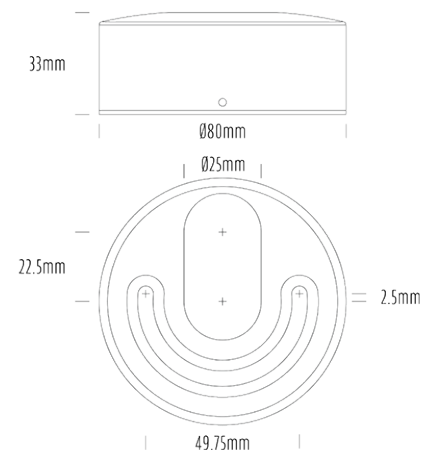

## SPECIFICATIONS

Product Code	AQL-175
Family	Lumena
Construction Material	CNC Machined & Anodised Aluminium 6061
Cable	1M Aqualux PLUS QuickConnect
IP Rating	IP67
Warranty	5 Year Aqualux Warranty

## CONFIGURED OPTIONS

Variant Code	AQL-175-A3X0075710S
Body Colour	Dulux Medium Bronze 9068183K
Control Gear	12~24V AC / 24V DC
Rated Power	7W
Nominal Lumens	600 lm
CCT / Colour	5700K / 550mA
Optical	10
CRI	80
Other	1m Aqualux Cable
Dimming	Optional 10V PWM (DC)