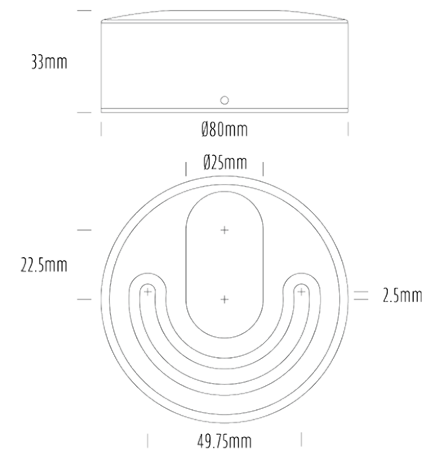

## SPECIFICATIONS

Product Code	AQL-175
Family	Lumena
Construction Material	CNC Machined & Anodised Aluminium 6061
Cable	1M Aqualux PLUS QuickConnect
IP Rating	IP67
Warranty	5 Year Aqualux Warranty

## CONFIGURED OPTIONS

Variant Code	AQL-175-A3X0072725S
Body Colour	Dulux Medium Bronze 9068183K
Control Gear	12~24V AC / 24V DC
Rated Power	7W
Nominal Lumens	550 lm
CCT / Colour	2700K / 550mA
Optical	25
CRI	90
Other	1m Aqualux Cable
Dimming	Optional 10V PWM (DC)