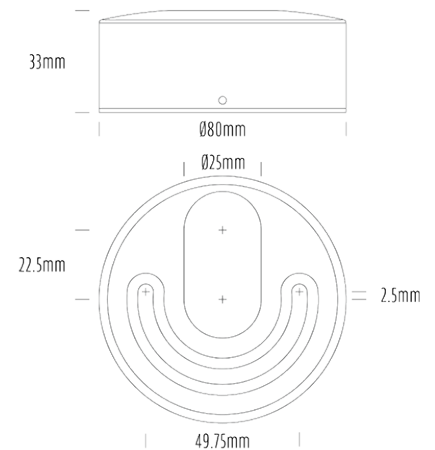

## SPECIFICATIONS

Product Code	AQL-175
Family	Lumena
Construction Material	CNC Machined & Anodised Aluminium 6061
Cable	1M Aqualux PLUS QuickConnect
IP Rating	IP67
Warranty	5 Year Aqualux Warranty

## CONFIGURED OPTIONS

Variant Code	AQL-175-A3X0045740S
Body Colour	Dulux Medium Bronze 9068183K
Control Gear	12~24V AC / 24V DC
Rated Power	4W
Nominal Lumens	320 lm
CCT / Colour	5700K / 300mA
Optical	40
CRI	80
Other	1m Aqualux Cable
Dimming	Optional 10V PWM (DC)