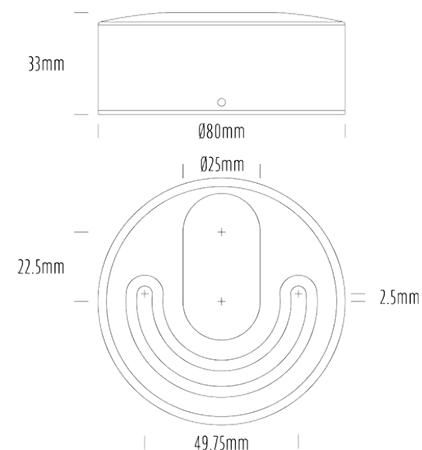

Pucklight

SPECIFICATIONS

Product Code	AQL-175
Family	Lumena
Construction Material	CNC Machined & Anodised Aluminium 6061
Cable	1M Aqualux PLUS QuickConnect
IP Rating	IP67
Warranty	5 Year Aqualux Warranty

CONFIGURED OPTIONS

Variant Code	AQL-175-A2X0042725S
Body Colour	Dulux Black Ace 9069116F
Control Gear	12~24V AC / 24V DC
Rated Power	4W
Nominal Lumens	300 lm
CCT / Colour	2700K / 300mA
Optical	25
CRI	90
Other	1m Aqualux Cable
Dimming	Optional 10V PWM (DC)