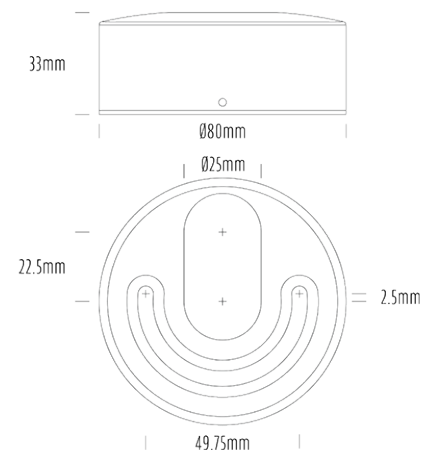

Pucklight

SPECIFICATIONS

Product Code	AQL-175
Family	Lumena
Construction Material	CNC Machined & Anodised Aluminium 6061
Cable	1M Aqualux PLUS QuickConnect
IP Rating	IP67
Warranty	5 Year Aqualux Warranty

CONFIGURED OPTIONS

Variant Code	AQL-175-A1X0075710S
Body Colour	Satin Chrome Anodize
Control Gear	12~24V AC / 24V DC
Rated Power	7W
Nominal Lumens	600 lm
CCT / Colour	5700K / 550mA
Optical	10
CRI	80
Other	1m Aqualux Cable
Dimming	Optional 10V PWM (DC)