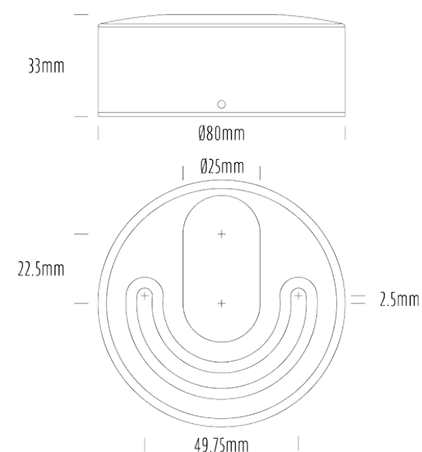

Pucklight

SPECIFICATIONS

Product Code	AQL-175
Family	Lumena
Construction Material	CNC Machined & Anodised Aluminium 6061
Cable	1M Aqualux PLUS QuickConnect
IP Rating	IP67
Warranty	5 Year Aqualux Warranty

CONFIGURED OPTIONS

Variant Code	AQL-175-A1X0072710S
Body Colour	Satin Chrome Anodize
Control Gear	12~24V AC / 24V DC
Rated Power	7W
Nominal Lumens	550 lm
CCT / Colour	2700K / 550mA
Optical	10
CRI	90
Other	1m Aqualux Cable
Dimming	Optional 10V PWM (DC)