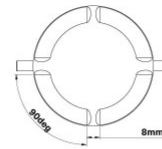

AQL-166 4-Way Runway Light

CONFIGURED OPTIONS

ORDER CODE AQL-166-AB-X12W

FINISH OPTION Antique Bronze

LED OPTION X12 LED (550lmn)

LED COLOR Warm White (3000K)

SPECIFICATIONS

PRODUCT CODE AQL-166

FAMILY Lumena

FINISH OPTIONS Antique Bronze, Satin Chrome, Matt Black

LAMP OPTIONS X12 LED (550lmn)

LED COLORS Warm White (3000K), Cool White (5700K), Red, Green, Blue, Amber

CONSTRUCTION CNC Machined & Anodised Aluminium 6061

CABLE 900mm Aqualux 2-Core Silicone / PTFE Cable

ELECTRICAL 12V ~ 24V AC / 15V ~ 24V DC MultiSource Driver

IP RATING IP67

NOTES