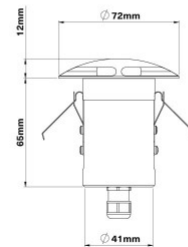

AQL-166 4-Way Runway Light

CONFIGURED OPTIONS

ORDER CODE AQL-166-AB-X12W

FINISH OPTION Antique Bronze

LED OPTION X12 LED (550lmn)

LED COLOR Warm White (3000K)

SPECIFICATIONS

PRODUCT CODE AQL-166

FAMILY Lumena

FINISH OPTIONS Antique Bronze, Satin Chrome, Matt Black

LAMP OPTIONS X12 LED (550lmn)

LED COLORS Warm White (3000K), Cool White (5700K), Red, Green, Blue, Amber

CONSTRUCTION CNC Machined & Anodised Aluminium 6061

CABLE 900mm Aqualux 2-Core Silicone / PTFE Cable

ELECTRICAL 12V ~ 24V AC / 15V ~ 24V DC MultiSource Driver

IP RATING IP67

NOTES