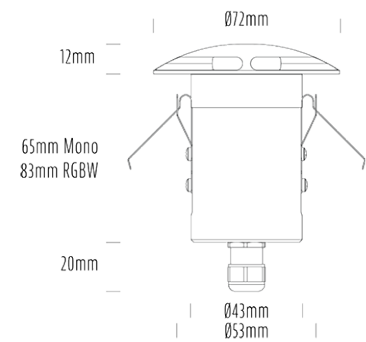

4-Way Runway Light

SPECIFICATIONS

Product Code	AQL-166
Family	Lumena
Construction Material	CNC Machined & Anodised Aluminium 6061
Cable	900mm Aqualux 2-Core Silicone / PTFE Cable
IP Rating	IP67
Warranty	5 Year Aqualux Warranty
Additional	RGBW option to be driven at 50% max total. Not rated for high-pressure cleaning.

INTRODUCTION

The AQL-166 is a compact, stylish recessed runway light with 360° spread.

CONFIGURED OPTIONS

Variant Code	AQL-166-A4X004AMDCQ
Body Colour	Dulux Venerable Silver 9067621K
Control Gear	12~24V AC / 24V DC
Rated Power	4W
Nominal Lumens	280 lm
CCT / Colour	Amber / 300mA
Optical	DC
CRI	NA
Other	AqualuxPLUS QuickConnect
Dimming	Optional 10V PWM (DC)