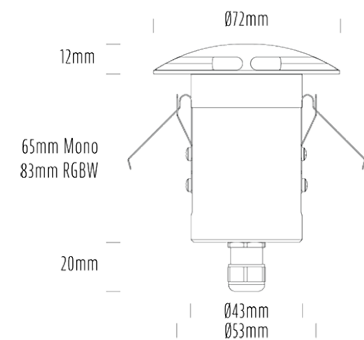

4-Way Runway Light

SPECIFICATIONS

Product Code	AQL-166
Family	Lumena
Construction Material	CNC Machined & Anodised Aluminium 6061
Cable	900mm Aqualux 2-Core Silicone / PTFE Cable
IP Rating	IP67
Warranty	5 Year Aqualux Warranty
Additional	RGBW option to be driven at 50% max total. Not rated for high-pressure cleaning.

CONFIGURED OPTIONS

Variant Code	AQL-166-A2X004RDDCQ
Body Colour	Dulux Black Ace 9069116F
Control Gear	12~24V AC / 24V DC
Rated Power	4W
Nominal Lumens	280 lm
CCT / Colour	Red / 300mA
Optical	DC
CRI	80
Other	AqualuxPLUS QuickConnect
Dimming	Optional 10V PWM (DC)

INTRODUCTION

The AQL-166 is a compact, stylish recessed runway light with 360° spread.

1300 662 644
sales@aqualux.com.au