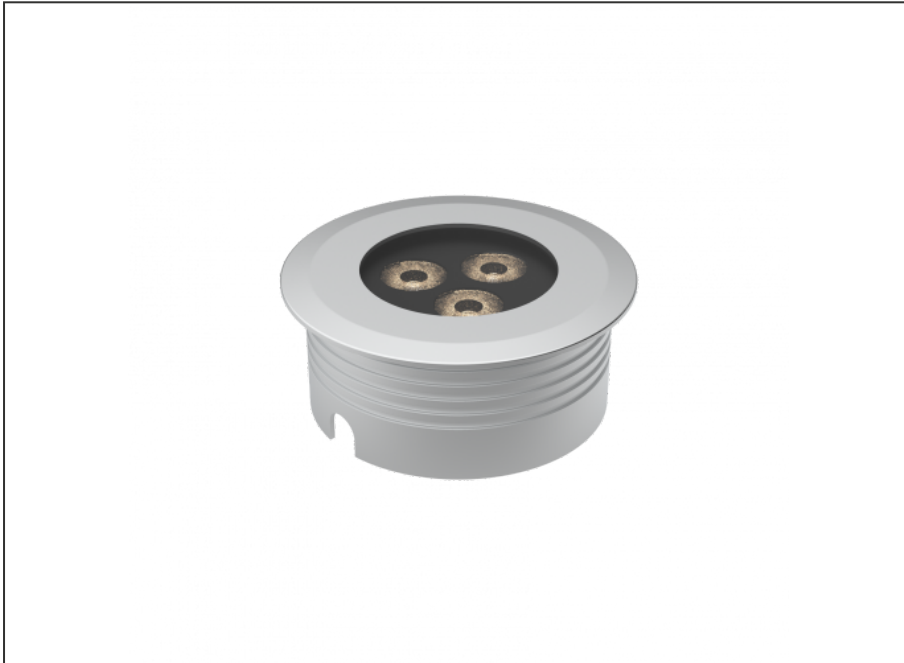

Recessed Uplight

SPECIFICATIONS

Product Code	AQL-158
Family	LumenaPro
Construction Material	CNC Machined Aluminium
IP Rating	IP67
Warranty	5 Year Aqualux Warranty

CONFIGURED OPTIONS

Variant Code	AQL-158-A1B0303010Q
Body Colour	Satin Chrome Anodize
Control Gear	24V DC
Rated Power	30W
Nominal Lumens	1800 lm
CCT / Colour	3000K / 1300mA
Optical	10
CRI	90
Other	AqualuxPLUS QuickConnect
Dimming	PWM 10V Dimming

INTRODUCTION

The AQL-158 is a high-powered recessed uplight for illuminating walls, features and columns. Available with advanced wall-washing reflector for even horizontal illumination and glare minimisation, the AQL-158 can also be configured with triple TIR options for symmetric beam patterns and RGBW operation.