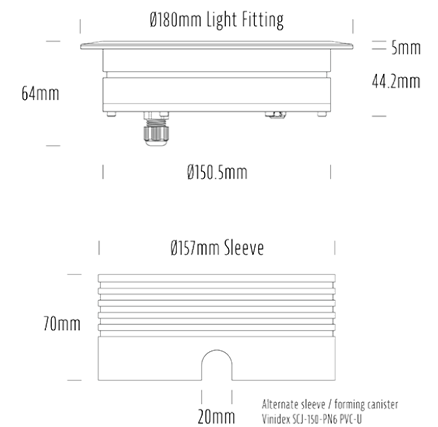

Recessed Uplight

SPECIFICATIONS

Product Code	AQL-158
Family	LumenaPro
Construction Material	CNC Machined Aluminium
IP Rating	IP67
Warranty	5 Year Aqualux Warranty

CONFIGURED OPTIONS

Variant Code	AQL-158-A1B0303010Q
Body Colour	Satin Chrome Anodize
Control Gear	24V DC
Rated Power	30W
Nominal Lumens	1800 lm
CCT / Colour	3000K / 1300mA
Optical	10
CRI	90
Other	AqualuxPLUS QuickConnect
Dimming	PWM 10V Dimming

INTRODUCTION

The AQL-158 is a high-powered recessed uplight for illuminating walls, features and columns. Available with advanced wall-washing reflector for even horizontal illumination and glare minimisation, the AQL-158 can also be configured with triple TIR options for symmetric beam patterns and RGBW operation.