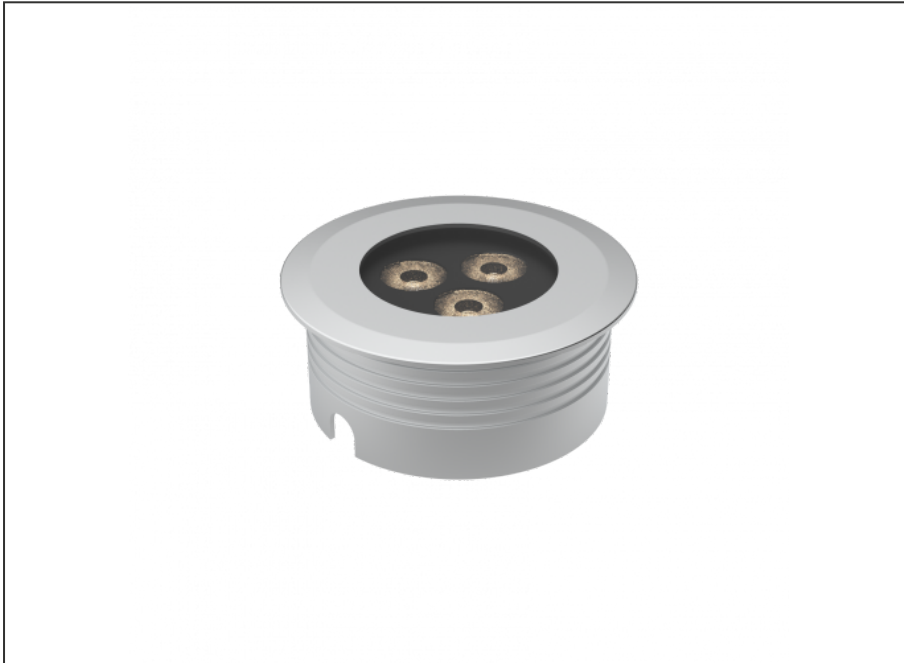

# Recessed Uplight

## SPECIFICATIONS

Product Code	AQL-158
Family	LumenaPro
Construction Material	CNC Machined Aluminium
IP Rating	IP67
Warranty	5 Year Aqualux Warranty

## CONFIGURED OPTIONS

Variant Code	AQL-158-A1B021RD35Q
Body Colour	Satin Chrome Anodize
Control Gear	24V DC
Rated Power	21W
Nominal Lumens	840 lm
CCT / Colour	Red 630nm
Optical	35
CRI	00
Other	AqualuxPLUS QuickConnect
Dimming	PWM 10V Dimming

## INTRODUCTION

The AQL-158 is a high-powered recessed uplight for illuminating walls, features and columns. Available with advanced wall-washing reflector for even horizontal illumination and glare minimisation, the AQL-158 can also be configured with triple TIR options for symmetric beam patterns and RGBW operation.