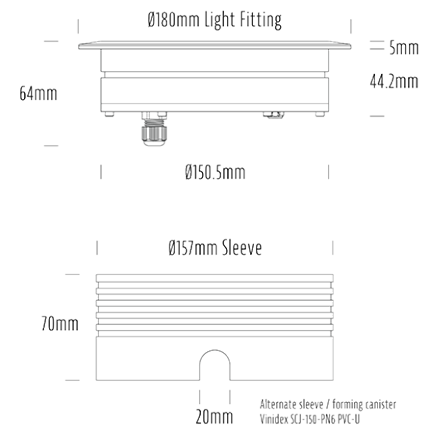

## SPECIFICATIONS

Product Code	AQL-158
Family	LumenaPro
Construction Material	CNC Machined Aluminium
IP Rating	IP67
Warranty	5 Year Aqualux Warranty

## CONFIGURED OPTIONS

Variant Code	AQL-158-A1B021RD35Q
Body Colour	Satin Chrome Anodize
Control Gear	24V DC
Rated Power	21W
Nominal Lumens	840 lm
CCT / Colour	Red 630nm
Optical	35
CRI	00
Other	AqualuxPLUS QuickConnect
Dimming	PWM 10V Dimming