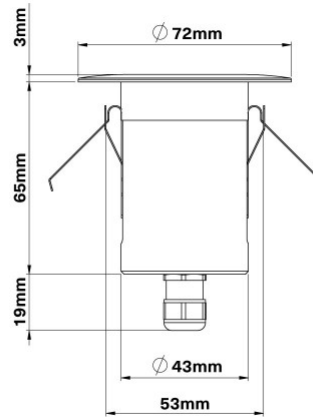

AQL-155 Decklight

CONFIGURED OPTIONS

ORDER CODE	AQL-155-AB-X03WN
FINISH OPTION	Antique Bronze
OPTICAL OPTION	Narrow (10)
LED OPTION	X03 LED (300lmn)
LED COLOR	Warm White (3000K)

SPECIFICATIONS

PRODUCT CODE	AQL-155
FAMILY	Lumena
OPTIC OPTIONS	Narrow (10), Medium (25), Wide (40), Diffuse (Frosted), Wall Washer / Cut off
FINISH OPTIONS	Antique Bronze, Satin Chrome, Matt Black
LAMP OPTIONS	X03 LED (300lmn), X12 LED (550lmn)
LED COLORS	Warm White (3000K), Cool White (5700K), Red, Green, Blue, Amber, RGBW
CONSTRUCTION	CNC Machined & Anodised Aluminium 6061
CABLE	900mm Aqualux 2-Core Silicone / PTFE Cable, 1m Quick Connect Tail with Y-Adapter
ELECTRICAL	12V ~ 24V AC / 15V ~ 24V DC MultiSource Driver
WARRANTY	3 Year Construction, 3 Year Electrical
IP RATING	IP67
NOTES