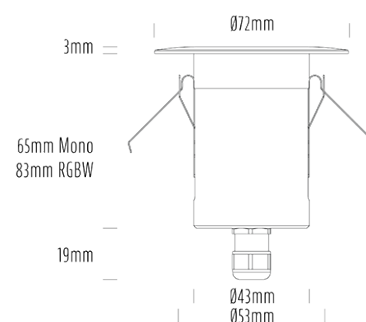

Decklight

SPECIFICATIONS

Product Code	AQL-155
Family	Lumena
Construction Material	CNC Machined & Anodised Aluminium 6061
Cable	1M Aqualux PLUS QuickConnect
IP Rating	IP67
Warranty	5 Year Aqualux Warranty

CONFIGURED OPTIONS

Variant Code	AQL-155-A4X007GN25Q
Body Colour	Dulux Venerable Silver 9067621K
Control Gear	12~24V AC / 24V DC
Rated Power	7W
Nominal Lumens	420 lm
CCT / Colour	Green 530nm
Optical	25
CRI	00
Other	AqualuxPLUS QuickConnect
Dimming	Optional 10V PWM (DC)