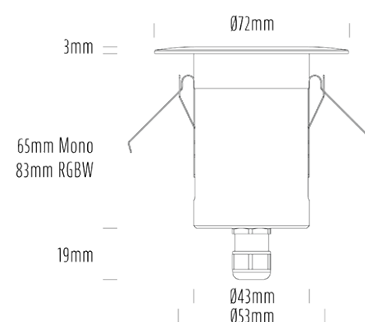

Decklight

SPECIFICATIONS

Product Code	AQL-155
Family	Lumena
Construction Material	CNC Machined & Anodised Aluminium 6061
Cable	1M Aqualux PLUS QuickConnect
IP Rating	IP67
Warranty	5 Year Aqualux Warranty

CONFIGURED OPTIONS

Variant Code	AQL-155-A4X007BU10Q
Body Colour	Dulux Venerable Silver 9067621K
Control Gear	12~24V AC / 24V DC
Rated Power	7W
Nominal Lumens	160 lm
CCT / Colour	Blue 470nm
Optical	10
CRI	00
Other	AqualuxPLUS QuickConnect
Dimming	Optional 10V PWM (DC)