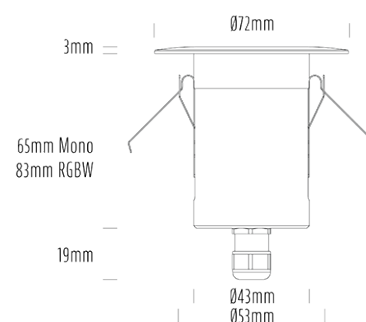

## SPECIFICATIONS

Product Code	AQL-155
Family	Lumena
Construction Material	CNC Machined & Anodised Aluminium 6061
Cable	1M Aqualux PLUS QuickConnect
IP Rating	IP67
Warranty	5 Year Aqualux Warranty

## CONFIGURED OPTIONS

Variant Code	AQL-155-A4X0075725Q
Body Colour	Dulux Venerable Silver 9067621K
Control Gear	12~24V AC / 24V DC
Rated Power	7W
Nominal Lumens	600 lm
CCT / Colour	5700K / 550mA
Optical	25
CRI	80
Other	AqualuxPLUS QuickConnect
Dimming	Optional 10V PWM (DC)