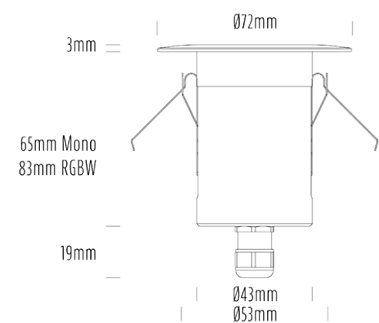

Decklight

SPECIFICATIONS

Product Code	AQL-155
Family	Lumena
Construction Material	CNC Machined & Anodised Aluminium 6061
Cable	1M Aqualux PLUS QuickConnect
IP Rating	IP67
Warranty	5 Year Aqualux Warranty

CONFIGURED OPTIONS

Variant Code	AQL-155-A4X0075710Q
Body Colour	Dulux Venerable Silver 9067621K
Control Gear	12~24V AC / 24V DC
Rated Power	7W
Nominal Lumens	600 lm
CCT / Colour	5700K / 550mA
Optical	10
CRI	80
Other	AqualuxPLUS QuickConnect
Dimming	Optional 10V PWM (DC)