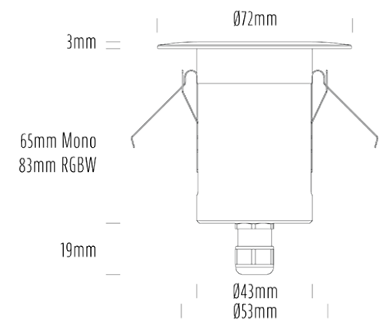

Decklight

SPECIFICATIONS

Product Code	AQL-155
Family	Lumena
Construction Material	CNC Machined & Anodised Aluminium 6061
Cable	1M Aqualux PLUS QuickConnect
IP Rating	IP67
Warranty	5 Year Aqualux Warranty

CONFIGURED OPTIONS

Variant Code	AQL-155-A4D007RDA1Q
Body Colour	Dulux Venerable Silver 9067621K
Control Gear	24VAC Triac Dimmable
Rated Power	7W
Nominal Lumens	280 lm
CCT / Colour	Red 630nm
Optical	A1
CRI	00
Other	AqualuxPLUS QuickConnect
Dimming	Yes, TRIAC Primary Side