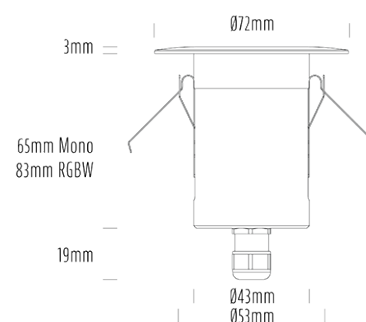

Decklight

SPECIFICATIONS

Product Code	AQL-155
Family	Lumena
Construction Material	CNC Machined & Anodised Aluminium 6061
Cable	1M Aqualux PLUS QuickConnect
IP Rating	IP67
Warranty	5 Year Aqualux Warranty

CONFIGURED OPTIONS

Variant Code	AQL-155-A4D007BU40Q
Body Colour	Dulux Venerable Silver 9067621K
Control Gear	24VAC Triac Dimmable
Rated Power	7W
Nominal Lumens	160 lm
CCT / Colour	Blue 470nm
Optical	40
CRI	00
Other	AqualuxPLUS QuickConnect
Dimming	Yes, TRIAC Primary Side