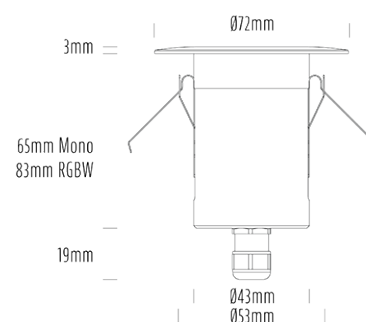

Decklight

SPECIFICATIONS

Product Code	AQL-155
Family	Lumena
Construction Material	CNC Machined & Anodised Aluminium 6061
Cable	1M Aqualux PLUS QuickConnect
IP Rating	IP67
Warranty	5 Year Aqualux Warranty

CONFIGURED OPTIONS

Variant Code	AQL-155-A4D0073010Q
Body Colour	Dulux Venerable Silver 9067621K
Control Gear	24VAC Triac Dimmable
Rated Power	7W
Nominal Lumens	550 lm
CCT / Colour	3000K / 550mA
Optical	10
CRI	90
Other	AqualuxPLUS QuickConnect
Dimming	Yes, TRIAC Primary Side