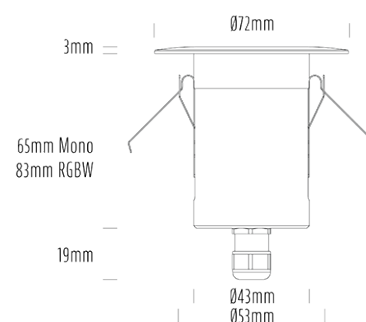

## SPECIFICATIONS

Product Code	AQL-155
Family	Lumena
Construction Material	CNC Machined & Anodised Aluminium 6061
Cable	1M Aqualux PLUS QuickConnect
IP Rating	IP67
Warranty	5 Year Aqualux Warranty

## CONFIGURED OPTIONS

Variant Code	AQL-155-A4D00727DFQ
Body Colour	Dulux Venerable Silver 9067621K
Control Gear	24VAC Triac Dimmable
Rated Power	7W
Nominal Lumens	550 lm
CCT / Colour	2700K / 550mA
Optical	DF
CRI	90
Other	AqualuxPLUS QuickConnect
Dimming	Yes, TRIAC Primary Side