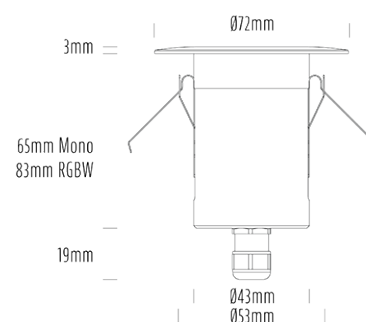

Decklight

SPECIFICATIONS

Product Code	AQL-155
Family	Lumena
Construction Material	CNC Machined & Anodised Aluminium 6061
Cable	1M Aqualux PLUS QuickConnect
IP Rating	IP67
Warranty	5 Year Aqualux Warranty

CONFIGURED OPTIONS

Variant Code	AQL-155-A3Z010Z240Q
Body Colour	Dulux Medium Bronze 9068183K
Control Gear	24V DC RGBW
Rated Power	10W
Nominal Lumens	555 lm
CCT / Colour	RGB+3000K
Optical	40
CRI	80
Other	AqualuxPLUS QuickConnect
Dimming	4CH Low-Side PWM