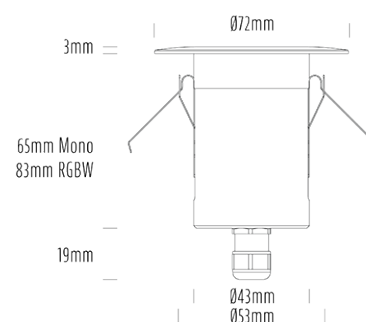

Decklight

SPECIFICATIONS

Product Code	AQL-155
Family	Lumena
Construction Material	CNC Machined & Anodised Aluminium 6061
Cable	1M Aqualux PLUS QuickConnect
IP Rating	IP67
Warranty	5 Year Aqualux Warranty

CONFIGURED OPTIONS

Variant Code	AQL-155-A3X007RD10Q
Body Colour	Dulux Medium Bronze 9068183K
Control Gear	12~24V AC / 24V DC
Rated Power	7W
Nominal Lumens	280 lm
CCT / Colour	Red 630nm
Optical	10
CRI	00
Other	AqualuxPLUS QuickConnect
Dimming	Optional 10V PWM (DC)